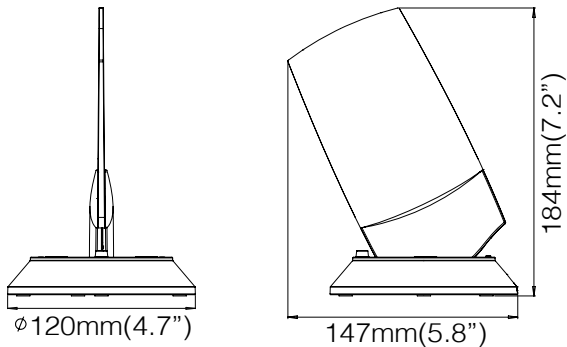

DESIGNER

Ader Chen

MATERIAL

Acrylic Glass Light Guide
Anodized Aluminum
Textural ABS

FINISHES

Matt Black
Matt Silver

SPECIFICATION

Model No.	XL06-01T
Light Source	LED
Power Consumption	3.4Watt
Voltage	5V adaptor included
Color Temperature	3000K/5700K
Color Rendition	85CRI
Dimming	4-Stage Touch Dimmer included
Cord Length	2meter DC Jack Core
Charge	Rechargeable Base, adapt to (3)AA NiMH batteries
Net Weight	0.34kg (0.75lb)

DIMENSION

Xcellent

3F, 111-32, Sec. 4, Sanho Road
SanChong District, New Taipei City
Taiwan 24152

www.xcellentdesign.com
service@xcellentdesign.com