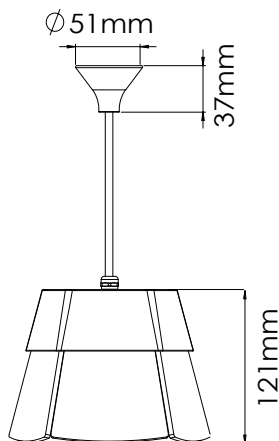

## **SPECIFICATION**

Product	Ludia Pendant
Model No.	XL26-0XP
Light Source	LED
Power Consumption	8Watt
Voltage	110 or 220V 50/60Hz
Color Temperature	2700K
Color Rendition	85CRI
Luminosity	420 Lumens
Lifespan	25,000+Hours
Dimming	Triac Dim (dimmer not included)
Cord	1.8m (71") Braid cable
Net Weight	0.6kg (1.32lb)

## **DIMENSION**