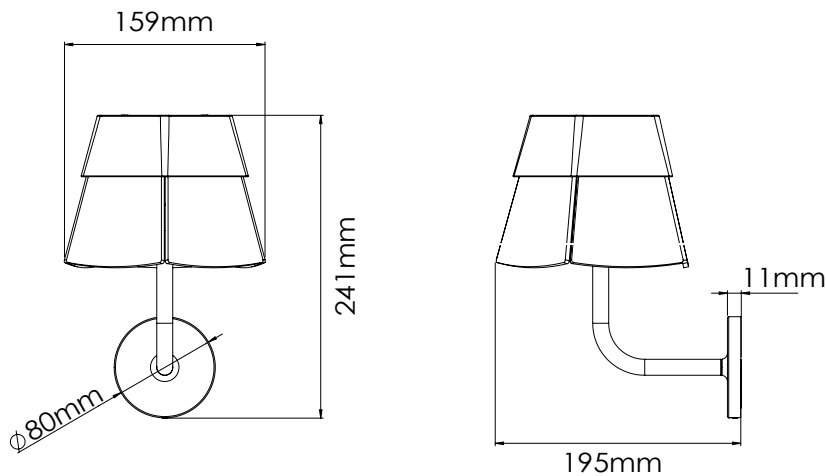

Xcellent

LUDIA

LUDIA WALL LIGHT

DESCRIPTION

A wall light with pentagonal form deliver gentle, delightful and soft light, can be integrated into different living space. To get rid of the glare light bulb, millions of micro lens built in light shade distribute comfort, no dazzling and no shadow light. The yarn-like texture is semi-penetrated and increases the visual layering. It could be applied to the bed side, hallway and staircase. The same series of table lights, chandeliers, wall lamps, ceiling lamps.

SPECIFICATION

Product	Ludia Wall Light
Model No.	XL26-0XW
Light Source	LED
Power Consumption	8Watt
Voltage	110 or 220V 50/60Hz
Color Temperature	2700K
Color Rendition	85CRI
Luminosity	420 Lumens
Lifespan	25,000+Hours
Dimming	Triac Dim (dimmer not included)
Net Weight	0.8kg (1.76lb)

DIMENSION

DESIGNER

Ader Chen
Wayne Huang

MATERIAL

PMMA Light Guide
Glossy Polycarbonate
Anodizing Aluminum
Chrome Plated Steel

FINISHES

Matte Black
Glossy White

Xcellent