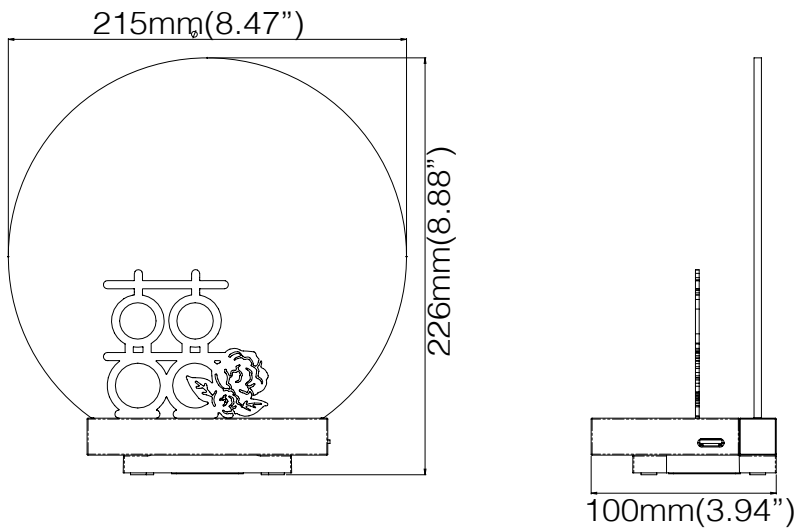

SPECIFICATION

Model No.	XL28-01T-212
Light Source	LED
Power Consumption	2Watt
Voltage	5V adaptor included
Color Temperature	2800K
Color Rendition	80 CRI
Dimming	Full Range Dimmer included
Cord Length	1.5 meter USB Core
Net Weight	0.58kg (1.28lb)

DESIGNER

Ader Chen

MATERIAL

Acrylic Glass Light Guide
Textural Coating Iron
Walnut Wood Base
Textured Plastic
Aluminum

DIMENSION

Xcellent

3F, 111-32, Sec. 4, Sanho Road
SanChong District, New Taipei City
Taiwan 24152

www.xcellentdesign.com

info@xcellent.com.tw