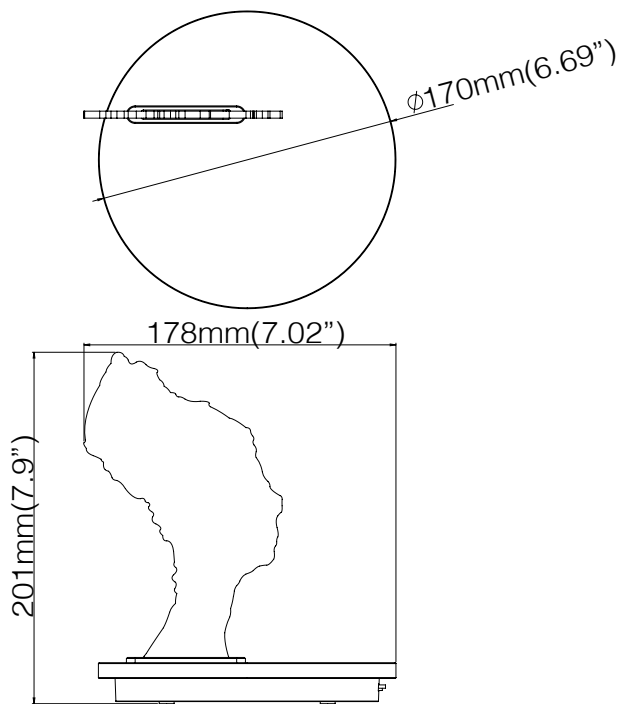

SPECIFICATION

Model No.	XL30-05T-251
Light Source	LED
Power Consumption	2Watt
Voltage	5V adaptor included
Color Temperature	2800K
Color Rendition	80 CRI
Dimming	Full Range Dimmer included
Cord Length	1.5 meter USB Core
Net Weight	0.36kg (0.79lb)

DESIGNER

Ader Chen

MATERIAL

Acrylic Glass Light Guide
Walnut Wood Base
Textured Plastic
Aluminum

DIMENSION

Xcellent

3F, 111-32, Sec. 4, Sanho Road
SanChong District, New Taipei City
Taiwan 24152

www.xcellentdesign.com

info@xcellent.com.tw