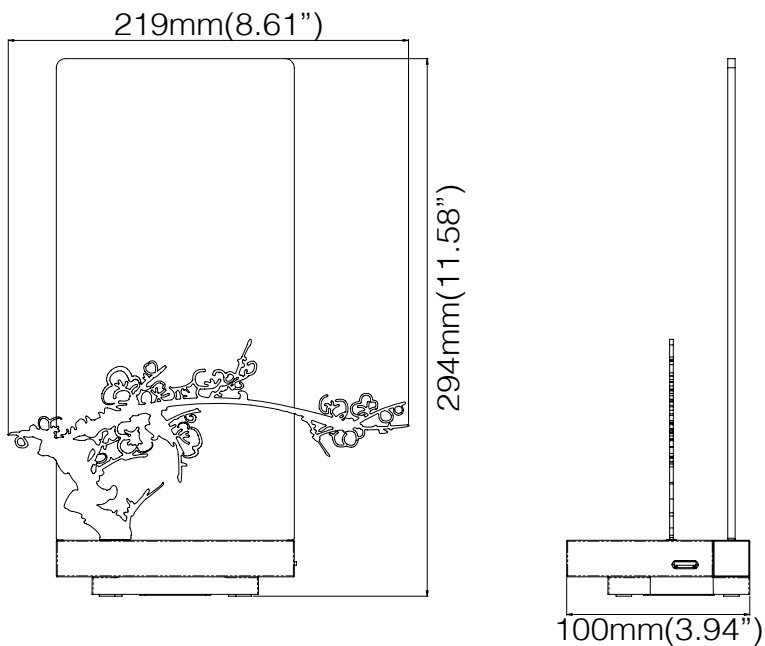

SPECIFICATION

Model No.	XL28-02T-211
Light Source	LED
Power Consumption	2Watt
Voltage	5V adaptor included
Color Temperature	2800K
Color Rendition	80 CRI
Dimming	Full Range Dimmer included
Cord Length	1.5 meter USB Core
Net Weight	0.58kg (1.28lb)

DESIGNER

Ader Chen

MATERIAL

Acrylic Glass Light Guide
Textural Coating Iron
Walnut Wood Base
Aluminum
Textured Plastic

DIMENSION

Xcellent

3F, 111-32, Sec. 4, Sanho Road
SanChong District, New Taipei City
Taiwan 24152

www.xcellentdesign.com

info@xcellent.com.tw