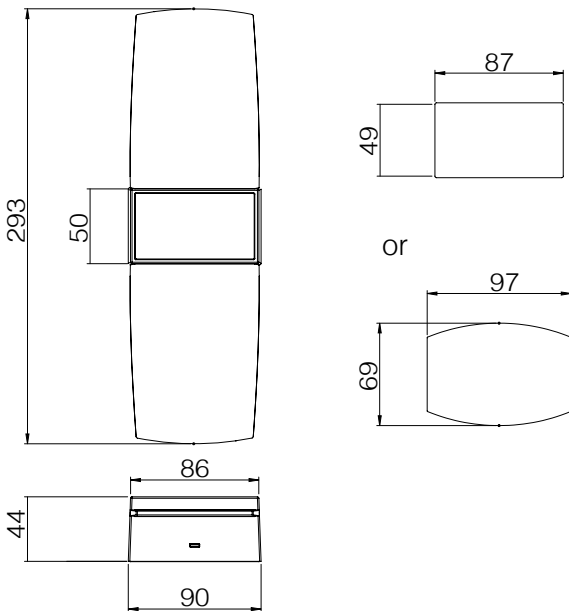

DESIGNER

Ader Chen, Andy Lee

MATERIAL

Acrylic Glass Light Guide
Textured Plastics
Stainless Steel Decor Panel

SPECIFICATION

Model No.	XL45
Light Source	LED
Power Consumption	5.7Watt
Voltage	110/220V 50/60Hz
Color Temperature	2700K
Color Rendition	82 CRI
Luminosity	420 Lumen
Lifespan	50,000+Hours
Dimming	No
Net Weight	0.30kg (0.66lb)

DIMENSION (unit:mm)

STYLE OPTIONS

RECTANGLE
Stainless Steel
HairLine Finish

ARC
Stainless Steel
Mirror Finish

Xcellent

3F, 111-32, Sec. 4, SanHo Road
San Chong District,
New Taipei City
Taiwan 24152

www.xcellentdesign.com