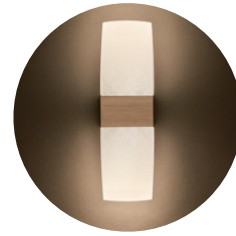

xcellent

db

db

DESCRIPTION

db presents the concept of symmetrical from the reflection of form, light and shadow. **db** combine with two Xcellent classical blade-shape light guide design to present the modern and powerful light decoration. Simple geometric appearances with perfect proportion, gentle illumination and layering shadow to upgrade wall texture and the mood of a room . The front magnetic panel can be easily installed and replaced, also provide customized design for volume order to match your unique style.

FEATURE

- Two light-guides radiate a uniform, low glare and comfortable light.
- Modern style with simple and symmetrical shape.
- Magnetic front panel can be easily installed and replaced to match up room style.
- Can be installed vertically or horizontally.
- Excellent heat sinking integrated by design for LED longevity and safety.
- Meets IEC/EN 62471

DESIGNER

Ader Chen, Andy Lee

MATERIAL

Acrylic Glass Light Guide
Textured Plastics
Stainless Steel Decor Panel

SPECIFICATION

Model No.	XL45
Light Source	LED
Power Consumption	5.7Watt
Voltage	110/220V 50/60Hz
Color Temperature	2700K
Color Rendition	82 CRI
Luminosity	420 Lumen
Lifespan	50,000+Hours
Dimming	No
Net Weight	0.30kg (0.66lb)

DIMENSION (unit:mm)

STYLE OPTIONS

RECTANGLE
Stainless Steel
HairLine Finish

ARC
Stainless Steel
Mirror Finish

Xcellent

3F, 111-32, Sec. 4, SanHo Road
San Chong District,
New Taipei City
Taiwan 24152

www.xcellentdesign.com