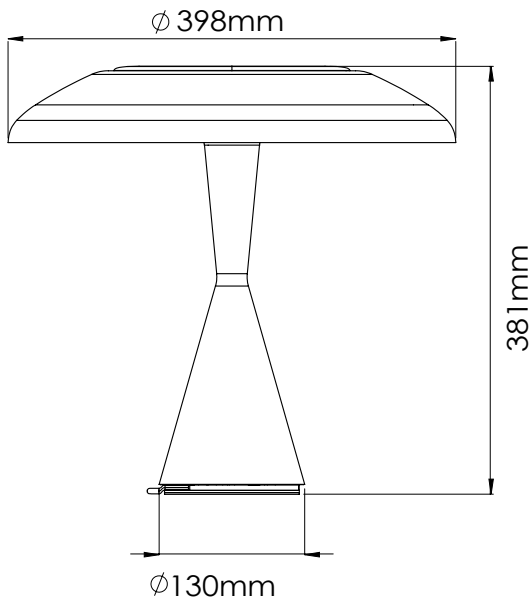

Xcellent

DUKE

DUKE TABLE LAMP

DESCRIPTION

The retro trend led us back to the 1960s, DUKE inspired by a dancing lady wearing with geometric pattern skirt spinning around. XcellentDesign's signature light guide engraved with a numbers of round diamond patterns to reveal a crystal shinny upon the hazy texture to highlight its dynamic and elegance, a kind of vibrant retro fashion. The top could be rotated to adjust diffused direction, and full-range dimmable by sliding dimmer embed at the bottom.

FEATURE

- Invisible LED refraction through millions tiny lenses with gentle, glare free illumination.
- The light is diffused to both side of light guide that balance the brightness discrepancy and reduce glare.
- The rotatable lamp top to adjust light direction and meets your need.
- The full-range sliding dimmer for reading, dining, working or nightlight.
- Unique heat sinking design to last lifespan.

SPECIFICATION

Model No.	XL55-40T
Light Source	LED
Power Consumption	27.5Watt
Voltage	100~240V 50/60Hz
Color Temperature	2700K
Color Rendition	≥ 80 CRI
Lifespan	50,000+Hours
Dimming	full range sliding dimmer included
Cord	2m (79")
Net Weight	3.3kg (7.3lbs)

DIMENSION

DESIGNER

Ader Chen

MATERIAL

PMMA Light Guide
Painting DieCast Aluminum
Painting Steel

FINISHES

Matte Black

Xcellent