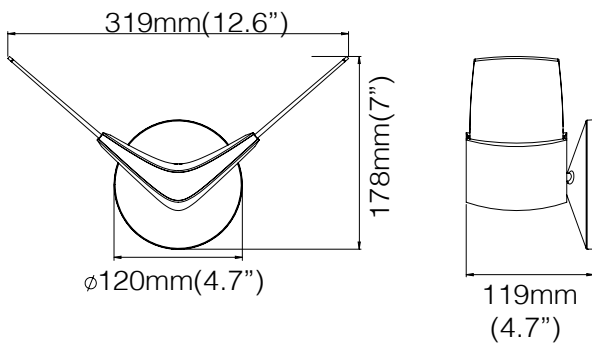

## DIMENSION

**Xcellent**

3F, 111-32, Sec. 4, Sanho Road  
SanChong District, New Taipei City  
Taiwan 24152

www.xcellentdesign.com  
[service@xcellentdesign.com](mailto:service@xcellentdesign.com)