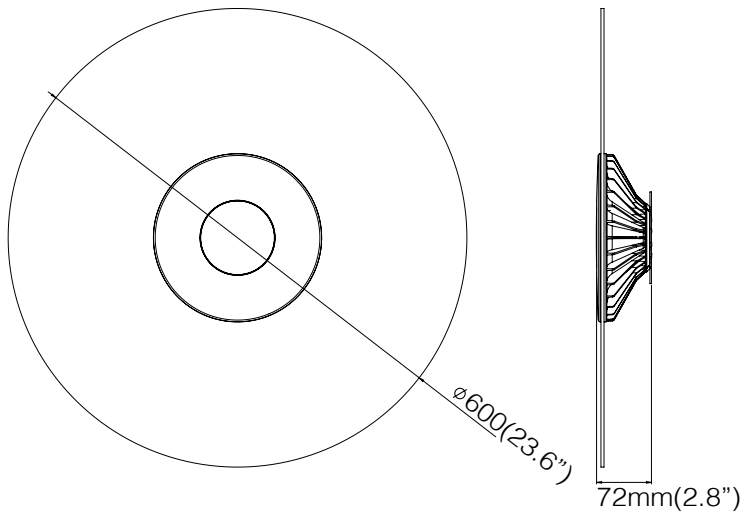

SPECIFICATION

Model No.	XL07-10W
Light Source	LED
Power Consumption	24 Watt
Voltage	100~240V 50/60Hz
Color Temperature	2700K
Color Rendition	>=80CRI
Lifespan	50,000+ hrs
Dimming	adapt to LED Triac Dimmer or 0-10V Dimmer (not included)
Net Weight	3kg (6.6lbs)

DIMENSION

DESIGNER

Ader Chen

MATERIAL

PMMA Light Guide
Painting DieCast Aluminum

FINISHES

Glossy Black
Glossy White

Xcellent

3F, 111-32, Sec. 4, Sanho Road
SanChong District, New Taipei City
Taiwan 24152