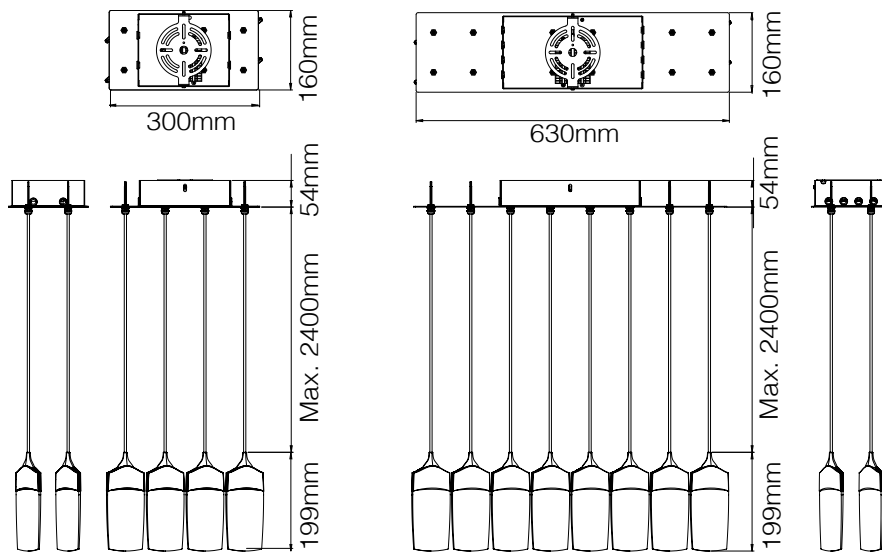

Xcellent
LEAF

LEAF PENDANT

DESCRIPTION

To be configured by luminous blade units, XcellentDesign organize a series of lighting to depicting the nature creatures. LEAF pendant light inspired by the scenario of fluttering leaves, along with the direction of blade, the light is emitting downward and create a more concentrated light on the tabletop. Each blade unit can be separated, easy to package, install and replace. LEAF has standard configurations of 8 and 16 pieces suitable for dining table, bar table or entrance. The other configurations or customized printing pattern can be considered as special orders, please refer to LEAF customized design album.

FEATURE

- Slim and frameless, the luminaire surface appears silk-like when lit-up and returns to clear when unlit.
- The LED light source is hidden inside of fixture and guide out by millions micro-lens on the surface of blade which emit a controlled, uniform, smooth and low-glare comfortable light.
- Each blade unit can be separated, easy to package, install and replace.
- Concentrated light suit for dining table, bar table or entrance.

SPECIFICATION

Product	Leaf-8	Leaf-16
Model No.	XL02-008P	XL02-016P
Light Source	LED	LED
Power Consumption	24 Watt	44 Watt
Voltage	100~240V 50/60Hz	100~240V 50/60Hz
Color Temperature	2700K	2700K
Color Rendition	>=80CRI	>=80CRI
Lifespan	50,000+Hours	50,000+Hours
Canopy	Black Coating Steel Box	
Dimming	adapt to 110V LED Triac Dimmer (not included) or 0-10V Dimmer (not included)	
Cord	2.4m (94.5") braid cord	2.4m (94.5") braid cord
Net Weight	4.1kg (9lb)	5.8kg (12.8lb)

DIMENSION

DESIGNER

Ader Chen

MATERIAL

PMMA Light Guide
EDP Casting Aluminum
Fabric Cord

FINISHES

Matt Black

Xcellent