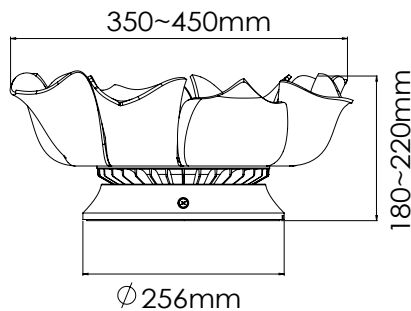

LOTUS
xcellent

LOTUS LAMP

DESCRIPTION

The eight-petal lotus represents the Bodhi heart, as it goes from budding to blossoming. The seven lamps with a lotus in a different state on each of them seem to be recounting a journey of life. Each light plate is handcrafted, with technology and craftsmanship integrated resulting in great beauty. A white round plate is used at the center of the lotus to symbolize well-roundedness. The round plate may be used to hold your favorite small Buddha statue or other objects of your liking. It will accompany you in finding growing happiness.

FEATURE

- Invisible LED refraction through millions tiny lenses with gentle, glare free illumination.
- The light is diffused to both side of light guide that balance the brightness discrepancy and reduce glare.
- The light flow down and gather in the edge and tip of petal where produce the bright fringe and dewdrop.
- Each light plate is handcrafted with different state of blooming that is able to be customized.
- The dimmer embedded in the Ash base is able to adjust brightness.
- Unique heat sinking design to last lifespan.

SPECIFICATION

Model No.	XL07-20T
Light Source	LED
Power Consumption	27.5Watt
Voltage	100~240V 50/60Hz
Color Temperature	2700K
Color Rendition	>=80CRI
Lifespan	50,000+Hours
Dimming	Full Range rotating dimmer Included
Cord	2m (79")
Net Weight	3.6kg (7.8lbs)

DIMENSION

PS. Petals are hand-shaped, the above dimensions are for reference only.

DESIGNER

Xi Song
Ader Chen

MATERIAL

PMMA Light Guide
Painting DieCast Aluminum
Ash Wood

FINISHES

Glossy White