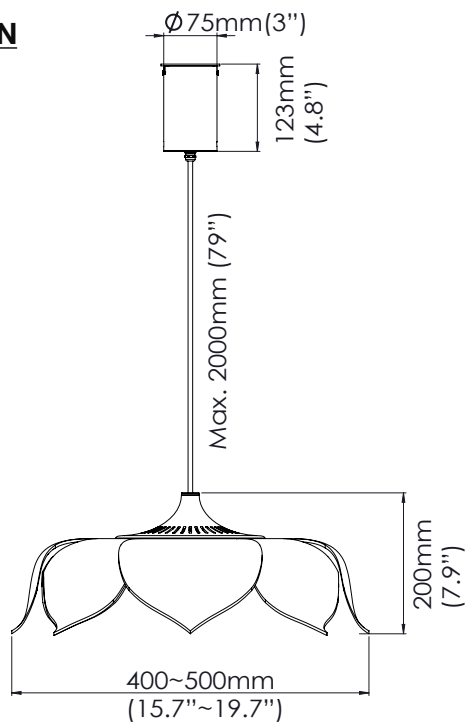

xcellent
LOTUS

LOTUS PENDANT

DESCRIPTION

The eight-petal lotus represents the Bodhi heart, as it goes from budding to blossoming. The seven lamps with a lotus in a different state on each of them seem to be recounting a journey of life. Each light plate is handcrafted, with technology and craftsmanship integrated resulting in great beauty. With lotus lamp placed up-side-down, their floral shapes are transformed into canopies, chandeliers with classic sophistication. When hung in different ways, the lamps create different artistic looks. Visually, they look like regal canopies used in the ancient times during outings of emperors and royalties, showcasing an aesthetic that is classic and refined.

FEATURE

- Invisible LED refraction through millions tiny lenses with gentle, glare free illumination.
- The light is diffused to both side of light guide that balance the brightness discrepancy and reduce glare.
- The light flow down and gather in the edge and tip of petal where produce the bright fringe and dewdrop.
- Each light plate is handcrafted with different state of blooming that is able to be customized.
- More concentrated light shape, suitable for dining, living room or study.
- Unique heat sinking design to last lifespan.

SPECIFICATION

Model No.	XL55-30P
Light Source	LED
Power Consumption	24Watt
Voltage	100~240V 50/60Hz
Color Temperature	2700K
Color Rendition	>=80CRI
Estimated Lifespan	50,000+Hours
Canopy	75 Pipe anodizing AL-Black
Dimming	adapt to 110V LED Triac Dimmer (not included) or 0-10V Dimmer (not included)
Cord	2m (79") black braid cord
Net Weight	2.1kg (4.6lbs)

DIMENSION

DESIGNER

Xi Song
Ader Chen

MATERIAL

PMMA Light Guide
Painting DieCast Aluminum
Anodizing Aluminum

FINISHES

Matte Black

PS. Petals are hand-shaped, the following dimensions are for reference only.