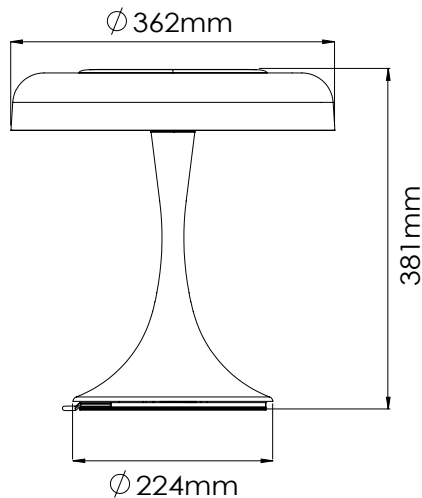

Xcellent
MODS

MODS TABLE LAMP

DESCRIPTION

The retro trend led us back to the 1960s, MODS inspired by round shape geometric, a popular element in the 1960s, to design a mushroom-shape luminous light fixture. XcellentDesign's signature light guide engraved with a numbers of round diamond patterns to reveal a crystal shiny upon the hazy texture. The top could be rotated to adjust diffused direction, and full-range dimmable by sliding dimmer embed at the bottom. It's elegant yet playful, a vibrant classic fashion.

FEATURE

- Invisible LED refraction through millions tiny lenses with gentle, glare free illumination.
- The light is diffused to both side of light guide that balance the brightness discrepancy and reduce glare.
- The rotatable lamp top to adjust light direction and meets your need.
- The full-range sliding dimmer for reading, dining, working or nightlight.
- Unique heat sinking design to last lifespan.

SPECIFICATION

Model No.	XL55-50T
Light Source	LED
Power Consumption	27.5Watt
Voltage	100~240V 50/60Hz
Color Temperature	2700K
Color Rendition	≥ 80 CRI
Lifespan	50,000+Hours
Dimming	full range sliding dimmer included
Cord	2m (79")
Net Weight	3.4kg (7.5lbs)

DIMENSION

DESIGNER

Ader Chen

MATERIAL

PMMA Light Guide
Painting DieCast Aluminum
Painting Steel

FINISHES

Matte Black

Xcellent