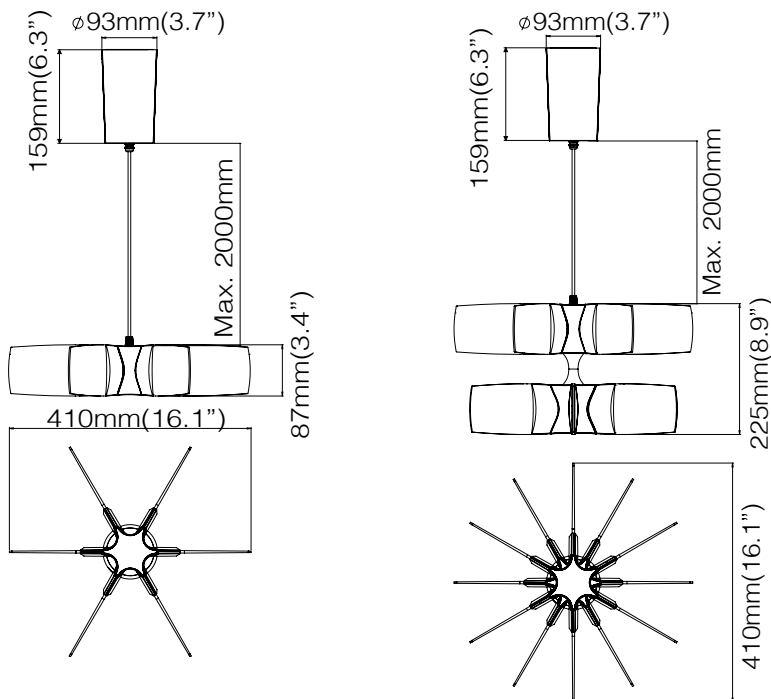

FEATURE

- Slim and frameless, the luminaire surface appears silk-like when lit-up and returns to clear when unlit.
- The LED light source is hidden inside of fixture and guide out by millions micro-lens on the surface of blade which emit a controlled, uniform, smooth and low-glare comfortable light.
- Each blade unit can be individually plugged, easy to package, install and replace.

DESIGNER

Ader Chen

MATERIAL

Acrylic Glass Light Guide
Anodized Aluminum
Glossy ABS
Fabric Cord

FINISHES

Matt Black

SPECIFICATION

	Star-6	Star-12
Model No.	XL04-06P	XL04-12P
Light Source	LED	LED
Power Consumption	23Watt	37Watt
Voltage	110/220V 50/60Hz	110/220V 50/60Hz
Color Temperature	3000K	3000K
Color Rendition	85CRI	85CRI
Lifespan	25,000+Hours	25,000+Hours
Dimming	Triac (dimmer not included)	Triac (dimmer not included)
Cord	2m (79") braid cord	2m (79") braid cord
Net Weight	1.5kg (3.3lb)	2.5kg (5.5lb)

DIMENSION

Xcellent

3F, 111-32, Sec. 4, Sanho Road
SanChong District, New Taipei City
Taiwan 24152

www.xcellentdesign.com
service@xcellentdesign.com