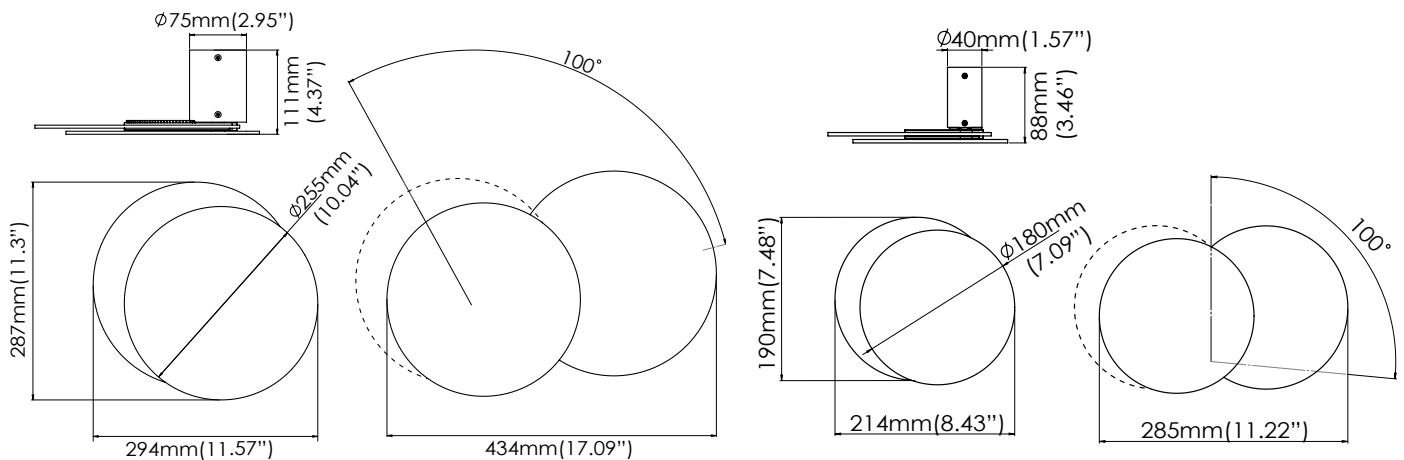

DESIGNER

Ader Chen, Andy Lee

MATERIAL

Acrylic Glass Light Guide
Anodized Aluminum
Rubber Core

FINISHES

Foggy Black
Foggy Silver

SPECIFICATION-Pendant

Product	Crescent Pendant (L)	Crescent Pendant (S)
Model No.	XL44-2XP	XL44-10P
Light Source	LED	LED
Power Consumption	6.5Watt	4.5Watt
Voltage	110 or 220V 50/60Hz	90~240V 50/60Hz
Color Temperature	2700K	2700K
Color Rendition	82CRI	82CRI
Lifespan	50,000+hrs	50,000+hrs
Dimming	Triac Dimming (dimmer not included)	not dimmable
Cord	2m (79") eco-friendly TPV cord	2m (79") eco-friendly TPV cord
Canopy	Ø100mm canopy	Ø100mm canopy
Net Weight	2kg (4.4lb)	1.1kg (2.42lb)

DIMENSION-Pendant

Xcellent

3F, 111-32, Sec. 4, Sanho Road
SanChong District, New Taipei City
Taiwan 24152

www.xcellentdesign.com

service@xcellentdesign.com

SPECIFICATION-Wall

Product	Crescent Wall (L)	Crescent Wall (S)
Model No.	XL44-2XW	XL44-10W
Light Source	LED	LED
Power Consumption	6.5Watt	4.5Watt
Voltage	110 or 220V 50/60Hz	90~240V 50/60Hz
Color Temperature	2700K	2700K
Color Rendition	82CRI	82CRI
Lifespan	50,000+hrs	50,000+hrs
Dimming	Triac Dimming (dimmer not included)	not dimmable
Net Weight	1.2kg (2.64lb)	0.8kg (1.76lb)

DIMENSION-Wall

Xcellent

3F, 111-32, Sec. 4, Sanho Road
SanChong District, New Taipei City
Taiwan 24152

www.xcellentdesign.com
service@xcellentdesign.com