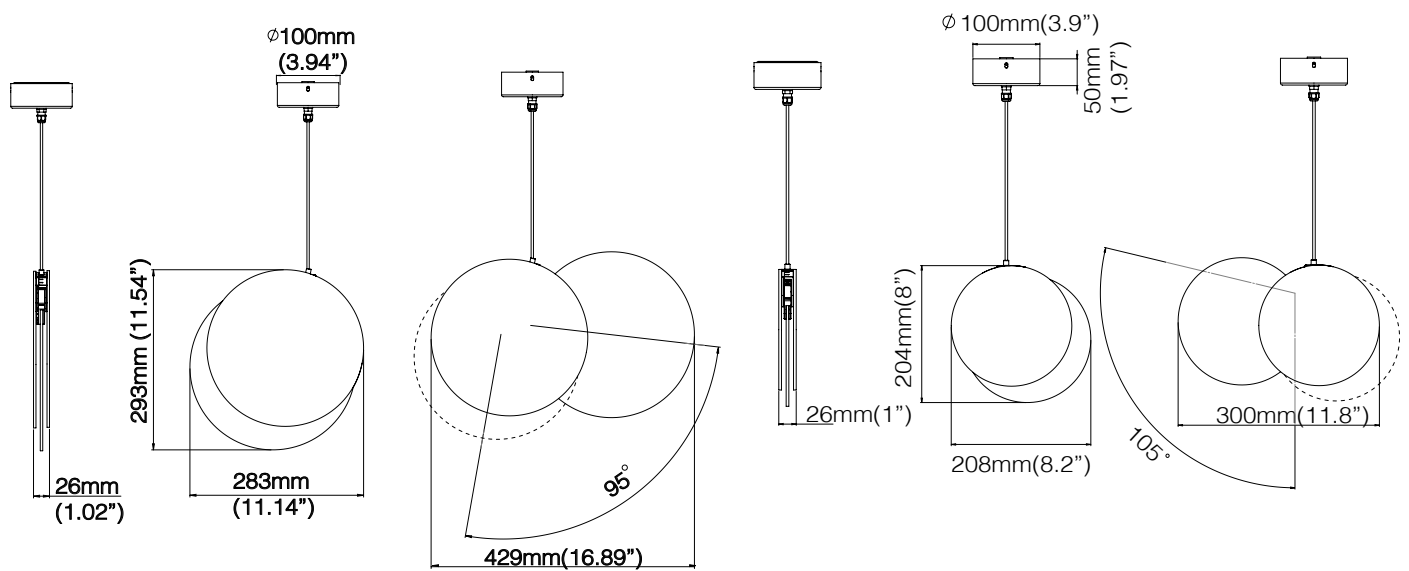

FEATURE

- The light panels can rotate up and down in 100 degree that create moon phases and various visual imagination.
- The light from panels radiate a uniform, low glare and comfortable light in both sides.
- Two different diameter for more configurations.
- Excellent heat sinking integrated by design for LED longevity and safety.
- Meets IEC/EN 62471

DESIGNER

Ader Chen, Andy Lee

MATERIAL

Acrylic Glass Light Guide
Anodized Aluminum
Rubber Core

FINISHES

Foggy Black
Foggy Silver

SPECIFICATION-Pendant

Product	Crescent Pendant (L)	Crescent Pendant (S)
Model No.	XL44-2XP	XL44-10P
Light Source	LED	LED
Power Consumption	6.5Watt	4.5Watt
Voltage	110 or 220V 50/60Hz	90~240V 50/60Hz
Color Temperature	2700K	2700K
Color Rendition	82CRI	82CRI
Lifespan	50,000+hrs	50,000+hrs
Dimming	Triac Dimming (dimmer not included)	not dimmable
Cord	2m (79") eco-friendly TPV cord	2m (79") eco-friendly TPV cord
Canopy	Ø100mm canopy	Ø100mm canopy
Net Weight	2kg (4.4lb)	1.1kg (2.42lb)

DIMENSION-Pendant

Xcellent

3F, 111-32, Sec. 4, Sanho Road
SanChong District, New Taipei City
Taiwan 24152

www.xcellentdesign.com

service@xcellentdesign.com

SPECIFICATION-Wall

Product	Crescent Wall (L)	Crescent Wall (S)
Model No.	XL44-2XW	XL44-10W
Light Source	LED	LED
Power Consumption	6.5Watt	4.5Watt
Voltage	110 or 220V 50/60Hz	90~240V 50/60Hz
Color Temperature	2700K	2700K
Color Rendition	82CRI	82CRI
Lifespan	50,000+hrs	50,000+hrs
Dimming	Triac Dimming (dimmer not included)	not dimmable
Net Weight	1.2kg (2.64lb)	0.8kg (1.76lb)

DIMENSION-Wall

Xcellent

3F, 111-32, Sec. 4, Sanho Road
SanChong District, New Taipei City
Taiwan 24152

www.xcellentdesign.com
service@xcellentdesign.com