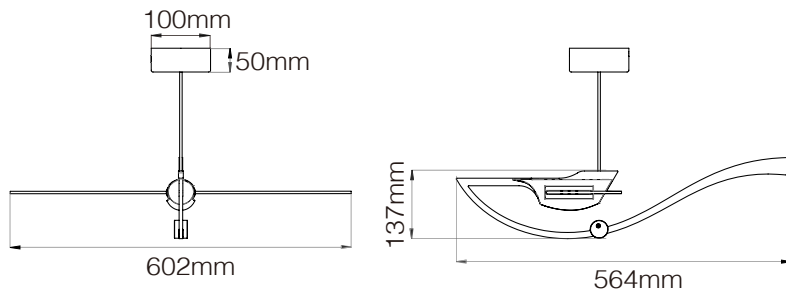

## **DESCRIPTION**

The FLYING FISH LED ceiling lamp is inspired from the story of Zhuang-Zi\*, one of the most revered ancient mythical Chinese texts recognizing a holistic way to live. XcellentDesign likewise hold such philosophy in their products - aesthetic function in harmony with efficient manufacture and use. The wings are lit by tens-of-millions of micro-lenses, spanning an impressive 60cm. The design uniquely unites tradition with modern materials, and provides new inspiration for LED lighting. The shining wings can be freely adjusted and the bright area altered. Sliding the bob weight under the body allows the angle of 'flight' to be adjusted upwards or down.

## **FEATURE**

- The broad wings span 60cm and radiate a uniform low glare, comfortable light.
- Diverse angles of 'flight' are easily set by adjusting the wings and the bob weight under the body.
- Full range dimming (with suitable control).
- Ships flat-packed with easy self-assembly.
- Excellent heat sinking integrated by design for LED longevity and safety.
- LED optimized for low light decay.
- Meets IEC/EN 62471

## **SPECIFICATION**

Model No.	XL39
Light Source	LED
Power Consumption	11Watt
Voltage	110/220V 50/60Hz
Color Temperature	2700K
Color Rendition	82CRI
Lifespan	50,000+Hours
Dimming	Triac Dimming (dimmer not included)
Cord	2m (79") eco-friendly TPV cord
Canopy	Ø100mm canopy
Net Weight	2kg (4.4lb)

## **DIMENSION**