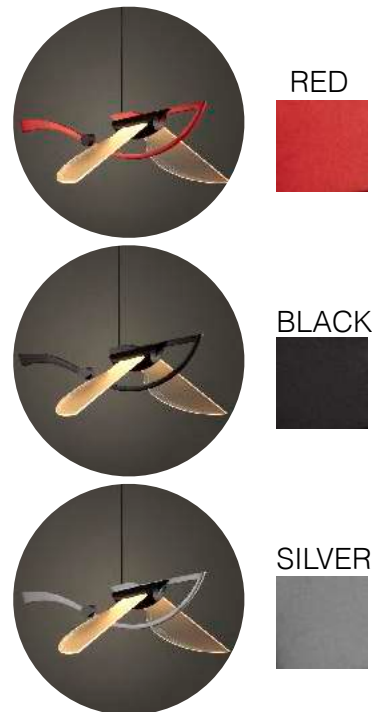

FINISHES

Xcellent

3F, 111-32, Sec. 4, Sanho Road
SanChong District, New Taipei City
Taiwan 24152

www.xcellentdesign.com
service@xcellentdesign.com