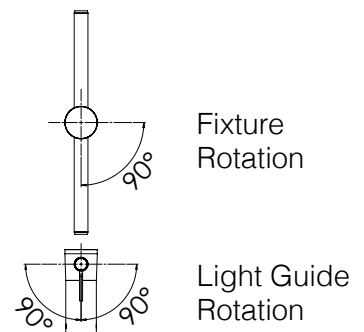

xcellent

HALO

HALO WALL LIGHT

DESCRIPTION

The hazy sky was lit by the splendor of the moon, gleamed with gentle light and the shadows in the ground. HALO represents the shimmering of moonlight and the beauty of shadow with three different forms and body rotation. Through its rotation structure with different wall surface texture, the light reflect the shadow on the wall create the fun of interactive. The flow of light through the micro lens inside of light guide make the shadow deeper and far off.

FEATURE

- Simple design of the lighting fixture focus on the beauty of shadow
- The body of fixture can rotate 90 degree and the light-guide can rotate 180 degree. Different rotations create the different style shadow.
- Different shape of light guide to create different visual and light effects
- With functional and atmosphere illuminate, 750 Lux can also be used as bedside reading lights.
- Can be installed vertically or horizontally to create more light effect.
- Excellent heat sinking integrated by design for LED longevity and safety.
- Meets IEC/EN 62471

DESIGNER

Ader Chen, Nicole Chang

MATERIAL

PMMA Light Guide
Anodizing Aluminum
Textured Plastics

SPECIFICATION

Model No.	XL41-00W	XL41-10W
Light Source	LED	LED
Power Consumption	5.7Watt	2.7Watt
Voltage	100~240V 50/60Hz	100~240V 50/60Hz
Color Temperature	2700K	2700K
Color Rendition	>=80 CRI	>=80 CRI
Lifespan	50,000+Hours	50,000+Hours
Dimming	No	No
Net Weight	0.32kg (0.7lb)	0.32kg (0.7lb)