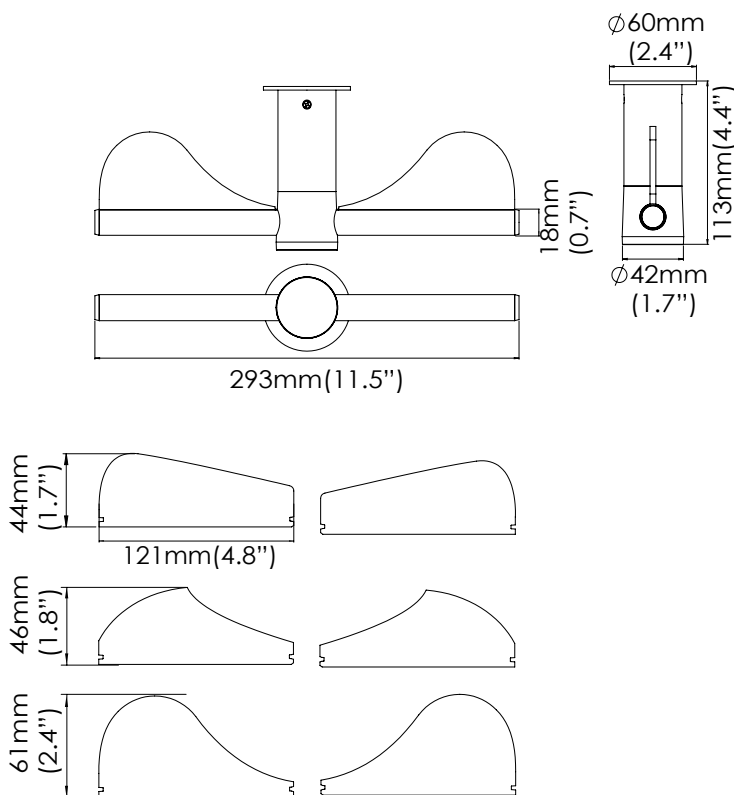

SPECIFICATION

Model No.	XL41-00W	XL41-10W
Light Source	LED	LED
Power Consumption	5.7Watt	2.7Watt
Voltage	100~240V 50/60Hz	100~240V 50/60Hz
Color Temperature	2700K	2700K
Color Rendition	>=80 CRI	>=80 CRI
Lifespan	50,000+Hours	50,000+Hours
Dimming	No	No
Net Weight	0.32kg (0.7lb)	0.32kg (0.7lb)

DIMENSION