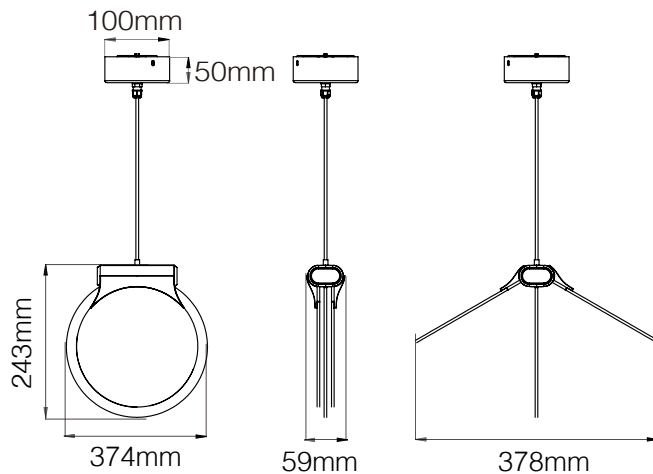

SPECIFICATION

Model No.	XL40
Light Source	LED
Power Consumption	11Watt
Voltage	110/220V 50/60Hz
Color Temperature	2700K
Color Rendition	82CRI
Lifespan	50,000+Hours
Dimming	Triac Dimming (dimmer not included)
Cord	2m (79") eco-friendly TPV cord
Canopy	Ø100mm canopy
Net Weight	1.08kg (2.38lb)

DESIGNER

Ader Chen, Nicole Chang

MATERIAL

Acrylic Glass Light Guide
Textural Coating Steel
Textural ABS
Rubber Core

FINISHES

RED

DIMENSION

Xcellent

3F, 111-32, Sec. 4, Sanho Road
SanChong District, New Taipei City
Taiwan 24152