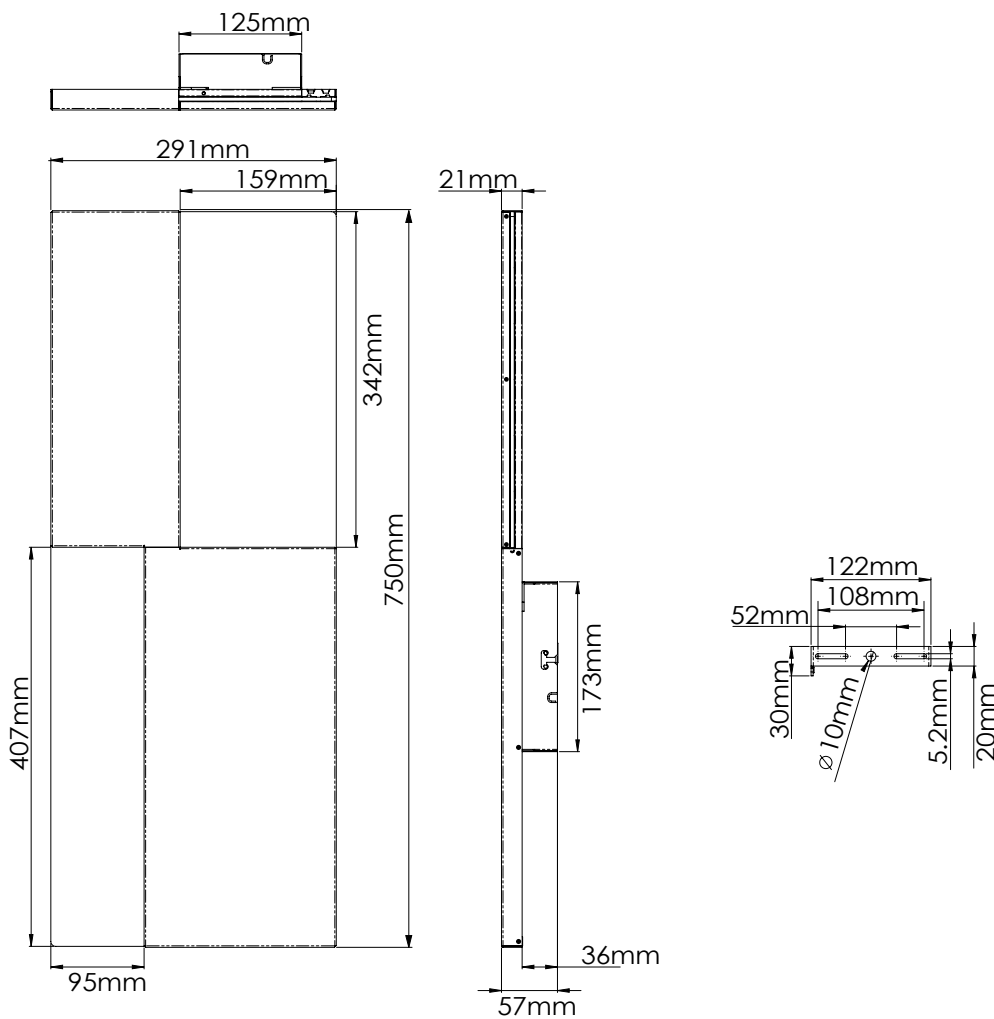

Xcellent
IMAGE

IMAGE WALL LIGHT

DESCRIPTION

Many of extremes are distributing in our life, keen consciousness and relaxed mind roaming alternately in the time of day. Many of extremes are also existing in our space, sharp lines and imaginative atmosphere intertwined wherever we go. No matter in space or time, we are looking for a balance in mind and body. Between light and darkness, sobriety and dream, reality and imaginary, the **IMAGE**, combined precise geometric cutting and soft light, to create infinite magical fantasy, to create limitless imagination, and create richness and balance in our life.

FEATURE

- Thin wall-mounted design: The slim lighting fixture is suit for corridor, staircase or entrance, become eye-caught wall decoration and upgrade the atmosphere of your room.
- The touch dimming located on the lower edge of the lamp allows the indoor light to be adjusted freely along daylight and atmosphere.
- Various optical designs, part of the light is continuously refracted through millions of Microlens emitting soft indirect light without glare, and another part of light is reflected through the wall, presenting a comprehensive and multi-level spatial light effect.
- Power and driver hidden inside of light engine, easier for installation.

SPECIFICATION

Product	Image Wall Light
Model No.	XL07-10W
Light Source	LED
Power Consumption	26.5 Watt
Luminous Flux	1540 Lm
Voltage	100~240V 50/60Hz
Color Temperature	2700K
Color Rendition	>=80CRI
Lifespan	50,000+ hrs
Dimming	Full range touch dimming included
Net Weight	3.9kg

DIMENSION

ILLUMINATION

Image Wall Light

DESIGNER

Ader Chen
Nicole Chang

MATERIAL

PMMA Light Guide
Anodizing Aluminum
ED Coating Steel

FINISHES