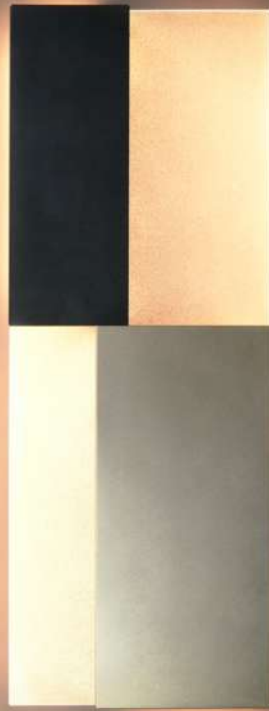

Xcellent
IMAGE

IMAGE WALL LIGHT

DESCRIPTION

Many of extremes are distributing in our life, keen consciousness and relaxed mind roaming alternately in the time of day. Many of extremes are also existing in our space, sharp lines and imaginative atmosphere intertwined wherever we go. No matter in space or time, we are looking for a balance in mind and body. Between light and darkness, sobriety and dream, reality and imaginary, the **IMAGE**, combined precise geometric cutting and soft light, to create infinite magical fantasy, to create limitless imagination, and create richness and balance in our life.

FEATURE

- Thin wall-mounted design: The slim lighting fixture is suit for corridor, staircase or entrance, become eye-caught wall decoration and upgrade the atmosphere of your room.
- The touch dimming located on the lower edge of the lamp allows the indoor light to be adjusted freely along daylight and atmosphere.
- Various optical designs, part of the light is continuously refracted through millions of Microlens emitting soft indirect light without glare, and another part of light is reflected through the wall, presenting a comprehensive and multi-level spatial light effect.
- Power and driver hidden inside of light engine, easier for installation.

SPECIFICATION

Product	Image Wall Light
Model No.	XL07-10W
Light Source	LED
Power Consumption	26.5 Watt
Luminous Flux	1540 Lm
Voltage	100~240V 50/60Hz
Color Temperature	2700K
Color Rendition	>=80CRI
Lifespan	50,000+ hrs
Dimming	Full range touch dimming included
Net Weight	3.9kg