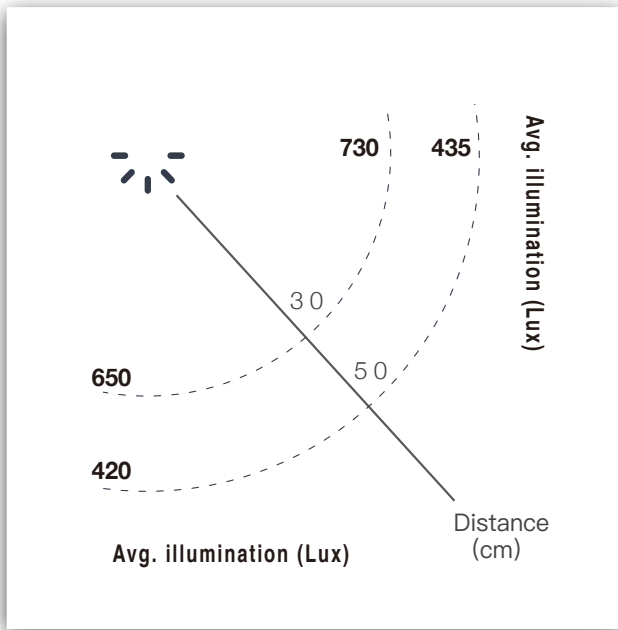

SPECIFICATION

Product	Image Wall Light
Model No.	XL07-10W
Light Source	LED
Power Consumption	26.5 Watt
Luminous Flux	1540 Lm
Voltage	100~240V 50/60Hz
Color Temperature	2700K
Color Rendition	>=80CRI
Lifespan	50,000+ hrs
Dimming	Full range touch dimming included
Net Weight	3.9kg

DIMENSION

ILLUMINATION

Image Wall Light

DESIGNER

Ader Chen
Nicole Chang

MATERIAL

PMMA Light Guide
Anodizing Aluminum
ED Coating Steel

FINISHES